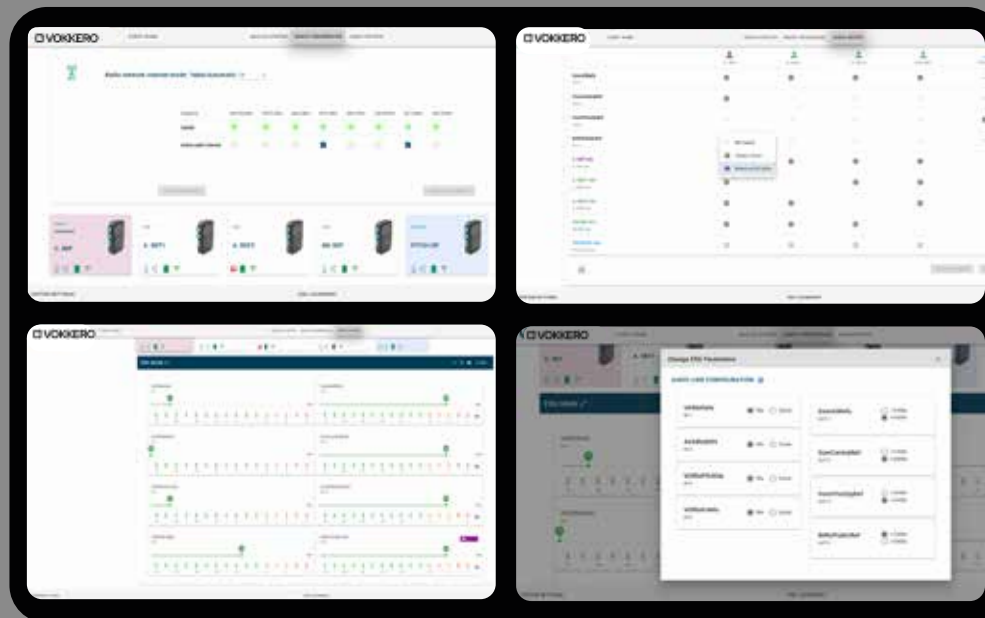

Contents of the ELITE SMART GATEWAY

Elite Smart Gateway Device

The most innovative and latest wireless audio interface developed by VOGO. Set up on pitch-side, it is the brain of the operations. It allows remote live operation to guarantee the most reliable communication between VARs and on-field referees.

Monitoring Dashboard

The Monitoring Dashboard enables the live management of all the communication systems. It can be accessed via a web browser from the pitch or from the VOR.

Maintenance Contract

The ESG is covered by VOGO's maintenance contract. Our teams support to set up or deploy the ESG all year long.

The ELITE SMART GATEWAY Dashboard features

Monitoring

- Receive live notifications on the conditions of VOKKERO terminals, examine their operation, make the right decisions using the advice offered on each alert.
- Remotely configure the roles of VOKKERO terminals and correct any initial configuration errors.
- Configure the audio matrix of VOKKERO systems.
- Check the battery life, the quality of the reception and the radio transmission of each terminal.
- Change the radio frequency at any time to ensure the best audio clarity.
- Remotely configure the audio settings of the VOKKERO terminals as well as the whistle sound level.
- Extract a full report of the events of a match.