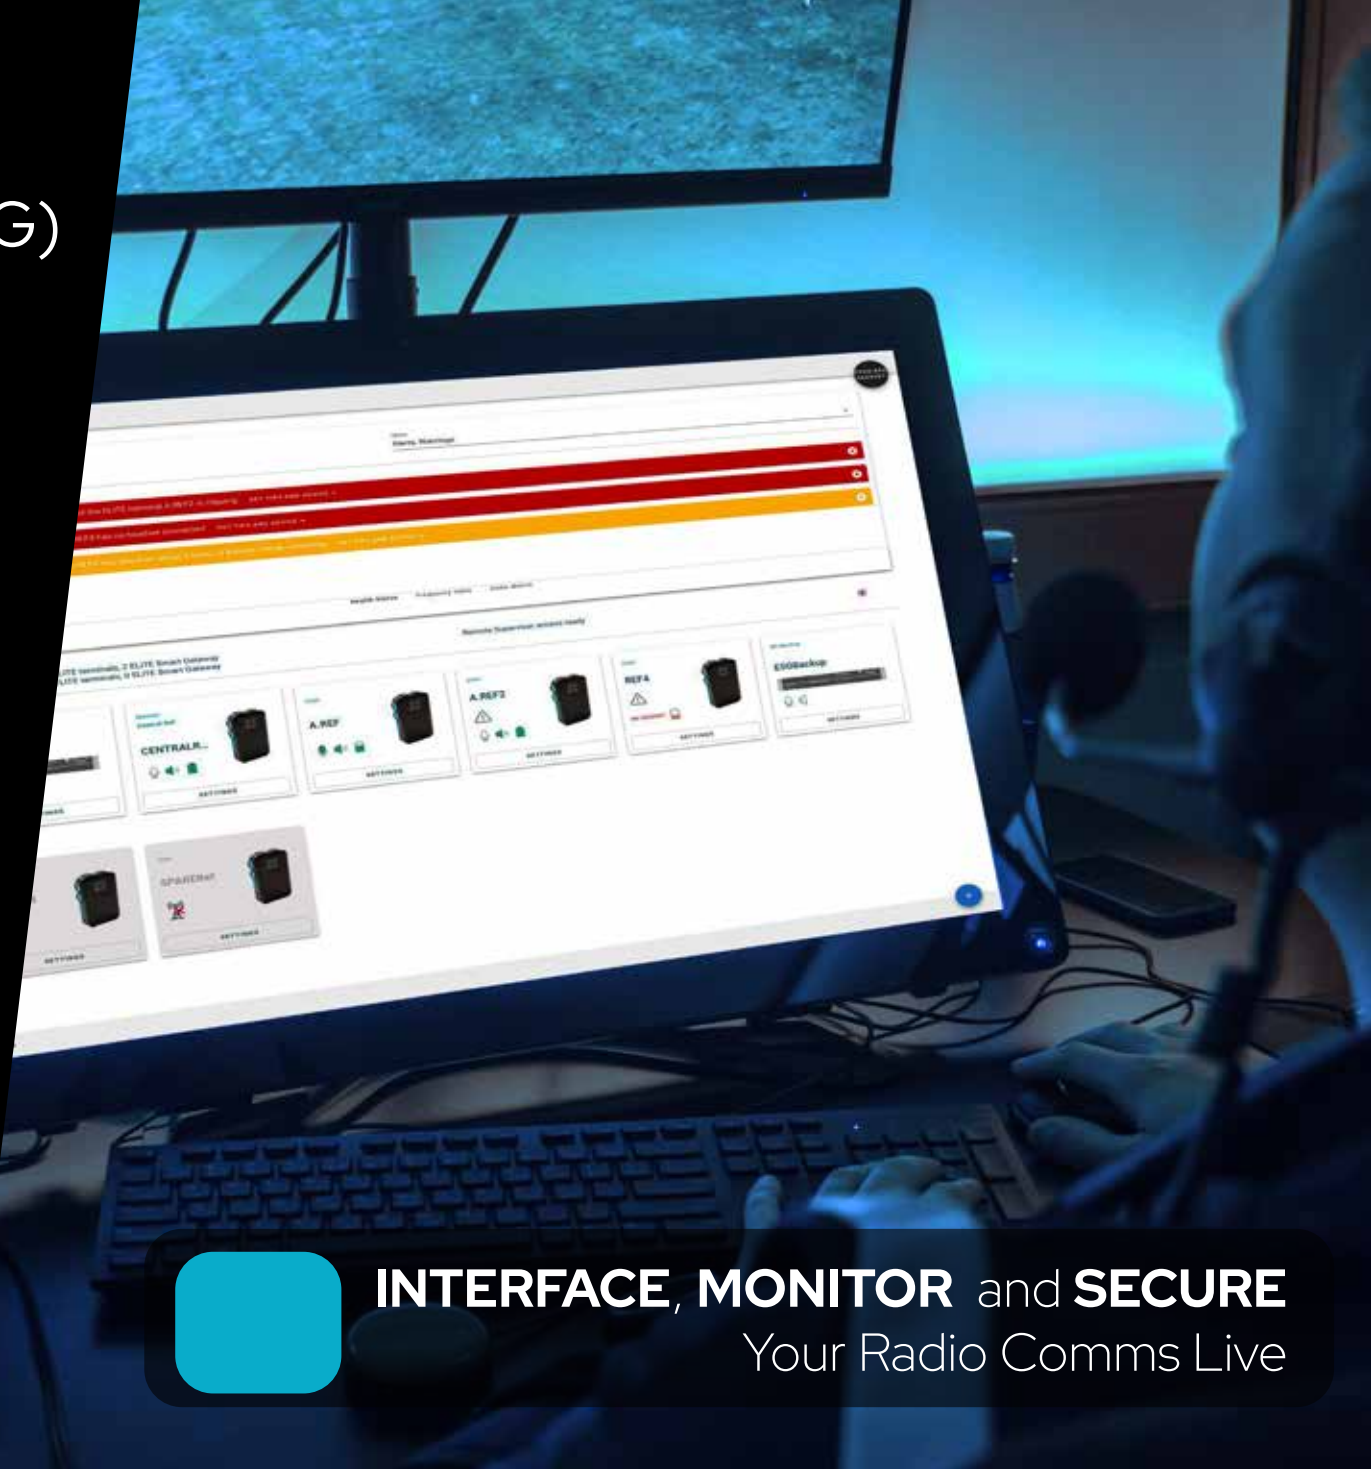

VOKKERO

ELITE SMART GATEWAY (ESG)

INTERFACE, MONITOR and **SECURE**
Your Radio Comms Live

Key benefits of the ELITE SMART GATEWAY for **INTEGRATORS**

VOKKERO

ELITE SMART GATEWAY (ESG)

Guarantee the success of your servicing

The ESG is a wireless audio gateway enabling remote live operation to guarantee the most reliable communication between VARs and on-field referees.

- **RADIO INTERFERENCE:** Visualize frequency Scan with possibility to change channels remotely without latency.
- **HEADSET DISCONNECTION:** Receive live notifications of issues on the VOKKERO system.
- **CONFIGURATION MISTAKES:** (Re)configure gains, volumes and roles settings live.
- **INTERFACING AUDIO WITH BROADCAST:** Provide multiple and configurable audio mixes with different audio protocols.
- **TECHNICAL MISCOMMUNICATION FROM PITCH TO VOR:** Set a parallel and private audio conference for technicians.

Key benefits of the ELITE SMART GATEWAY for
LEAGUES, FEDERATIONS AND EVENT ORGANIZERS

Maximise the
gains of video
refereeing

 **VOKKERO**

ELITE SMART GATEWAY (ESG)

The ESG is a wireless audio gateway enabling remote live operation to guarantee the most reliable communication between VARs and on-field referees.

Contents of the ELITE SMART GATEWAY

Elite Smart Gateway Device

The most innovative and latest wireless audio interface developed by VOGO. Set up on pitch-side, it is the brain of the operations. It allows remote live operation to guarantee the most reliable communication between VARs and on-field referees.